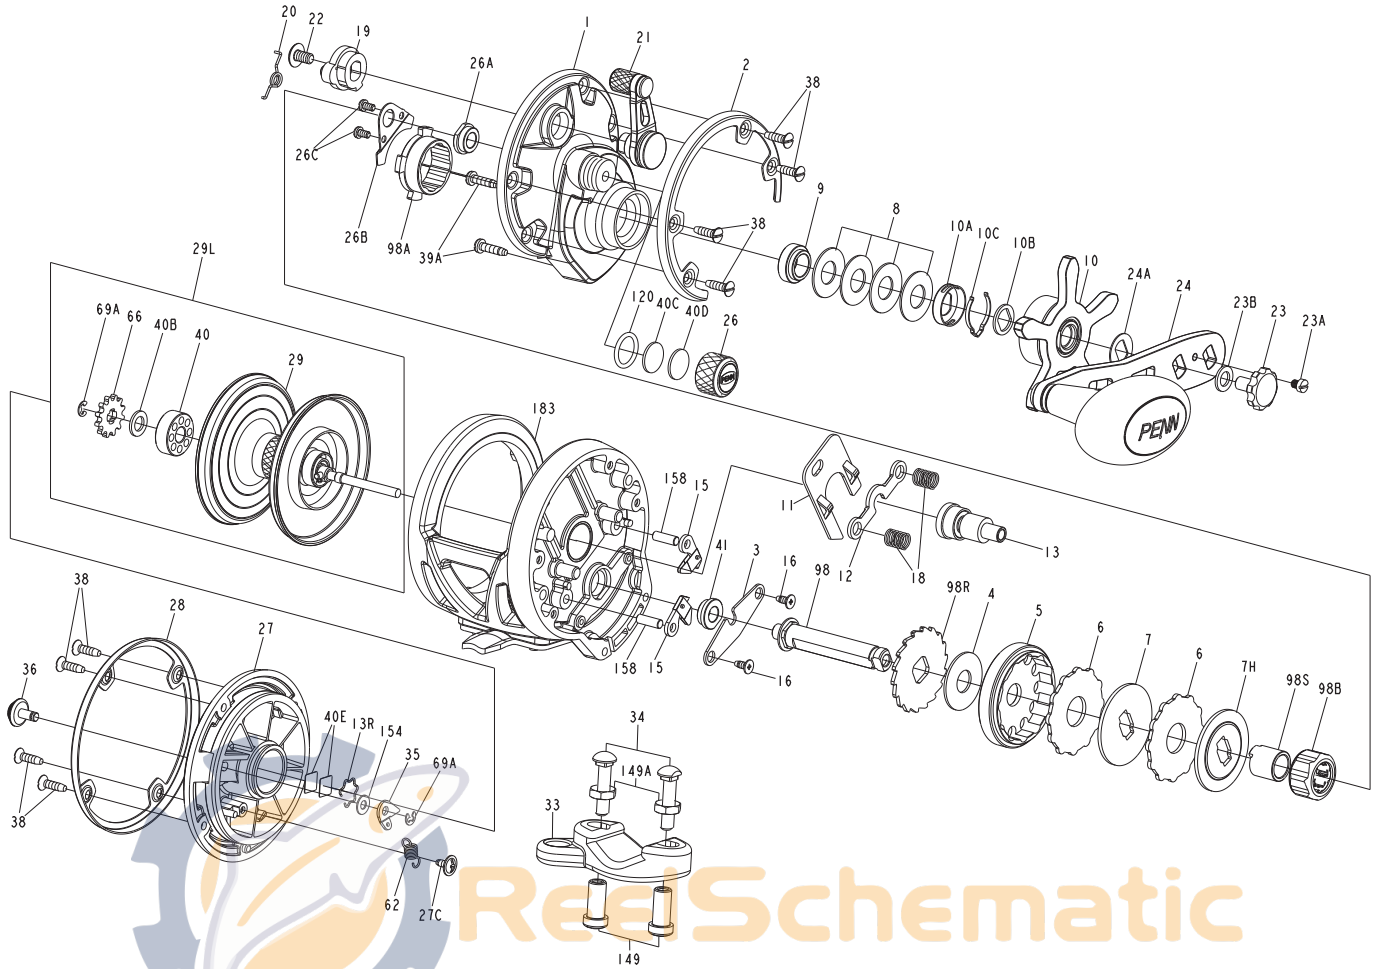

**PARTS LIST FOR WAR20N and WAR30**  
REEL ASM. Nos. 1366200(WAR20N)&1366201(WAR30)

KEY NO.	PART NO.	PENN STYLE NO.	DESCRIPTION	KEY NO.	PART NO.	PENN STYLE NO.	DESCRIPTION
1	1383108	1-WAR20N	Right Side Plate Assembly(20N)	27	1383111	27-WAR20N	Left Side Plate(20N)
1	1383109	1-WAR30	Right Side Plate Assembly(30)	27	1383112	27-WAR30	Left Side Plate(30)
2	1383110	2-WAR20N	Right Side Ring	27C	1384185	27C-WAR20N	Screw
3	1384179	3-WAR15LW	Bridge	28	1383114	28-WAR20N	Left Side Ring
4	1382976	4-WAR15LW	Drag Washer	29	1383115	29-WAR20N	Spool (20N)
5	1382977	5-WAR15LW	Main Gear	29	1383116	29-WAR30	Spool (30)
6	1382978	6-WAR15LW	Tabbed Drag Washer(2 req)	29L	1383117	29L-WAR20N	Spool Assembly(20N)
7	1382999	7-WAR15LW	Keyed Metal Drag Washer	29L	1383118	29L-WAR30	Spool Assembly(30)
7H	1383000	7H-WAR15LW	Heavy Metal Drag Washer	33	1182754	33-113	Rod Clamp
8	1383001	8-WAR15LW	Spring Washer (4 req)	34	1182788	34-045	Screw (2 req)
9	1384180	9-WAR15LW	Spacing Sleeve	35	1383037	35-WAR15LW	Click Tongue
10	1383002	10-WAR15LW	Star Drag	36	1383038	36-WAR15LW	Click Button
10A	1383003	10A-WAR15LW	Star Click Retainer	38	1383039	38-WAR15LW	Screw (8 req)
10B	1383004	10B-WAR15LW	Star Click Washer	39A	1383041	39A-WAR15LW	Screw (2 req)
10C	1383005	10C-WAR15LW	Star Click Spring	40	1383042	40-WAR15LW	Ball Bearing
11	1383104	11-WAR30LW	Eccentric Jack	40B	1383044	40B-WAR15LW	Felt Washer
12	1383007	12-WAR15LW	Pinion Yoke	40C	1383045	40C-WAR15LW	Washer, Acetal Thrust
13	1383008	13-WAR15LW	Pinion	40D	1383046	40D-WAR15LW	Washer, Rubber Thrust
13R	1384184	13R-WAR20N	Retainer Ring	40E	1383047	40E-WAR15LW	Thrust Washer (2req)
15	1383009	15-WAR15LW	Anti Reverse Dog(2 req)	41	1383048	41-WAR15LW	Bushing
16	1383010	16-WAR15LW	Screw (2 req)	62	1383061	62-WAR15LW	Spring
18	1383011	18-WAR15LW	Pinion Yoke Spring (2 req)	66	1383290	66-WAR30LW	Click Ratchet
19	1383012	19-WAR15LW	Eccentric	69A	1383066	69A-WAR15LW	Retainer Ring (2 req)
20	1383013	20-WAR15LW	Eccentric Spring	98	1383119	98-WAR20N	Main Gear Shaft
21	1383106	21-WAR30LW	Eccentric Lever	98A	1383068	98A-WAR15LW	Clutch Housing
22	1383015	22-WAR15LW	Eccentric Screw	98B	1384182	98B-WAR15LW	Clutch
23	1383016	23-WAR15LW	Handle Assembly Screw	98R	1383069	98R-WAR15LW	Anti Reverse Ratchet
23A	1383017	23A-WAR15LW	Handle Lock Screw	98S	1383070	98S-WAR15LW	Clutch Sleeve
23B	1383018	23B-WAR15LW	Handle Screw Washer	120	1383071	120-WAR15LW	O-Ring
24	1383019	24-WAR15LW	Handle Assembly	149	1184702	149-045	Rod Clamp Nut (2 req)
24A	1383020	24A-WAR15LW	Handle Thrust Washer	149A	1184706	149-200	Hex Nut (2 req)
26	1383021	26-WAR15LW	Spool Tension Control Cap	154	1383077	154-WAR15LW	Click Button Washer
26A	1383022	26A-WAR15LW	Bushing	158	1383078	158-WAR15LW	Dog Pin(2req)
26B	1383023	26B-WAR15LW	Clutch Retainer	183	1383120	183-WAR20N	Frame Assembly(20N)
26C	1383024	26C-WAR15LW	Screw(2req)	183	1383121	183-WAR30	Frame Assembly(30)